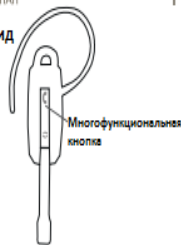

FOREVER

Беспроводная гарнитура MF 320

Руководство пользователя

Благодарим Вас за покупку продукции компании Forever MF-320 беспроводной гарнитуры. Перед использованием продукта, пожалуйста, внимательно прочтите руководство, чтобы узнать больше о функциях и эксплуатации устройства. Не изменяйте и не ремонтируйте MF-320. Это может привести к поломки гарнитуры или потери гарантии. Мы надеемся, что вы будете наслаждаться продукцией Forever.

Технические характеристики

Bluetooth version: v2.1+EDR
Chipset: CSR6130
Supported profiles: HSP & HFP
Range: 10 m
Weight: 6,38 g
Size: 65,5 x 16 x 10,5 mm
Standby time: 50 hours
Working hour: 2,5 hours
Charging time: 1,5 hours
Battery: 60 mAhAh

Внешний вид

Зарядка

Включить гарнитуру

Выключить

Сопряжение

Выключите гарнитуру. Нажмите и удерживайте кнопку MF в течение нескольких секунд, пока светодиодный индикатор не будет постоянно синим цветом. Гарнитура сейчас находится в режиме сопряжения.

Сопряжение гарнитуры с двумя мобильными телефонами

1. Держите расстояние между гарнитурой и мобильным телефоном 1 в пределах 1 метра.
2. Убедитесь в том, что гарнитура входит в режим сопряжения. Синий свет остается ярким.
3. Инициировать функцию Bluetooth мобильного телефона 1. Затем "MF-320" будет показан на вашем телефоне.

4. Выключите функцию Bluetooth в телефоне 1 и гарнитурой.

5. Перезагрузите гарнитуру и убедитесь, что гарнитура входит в режим сопряжения. Инициировать функцию Bluetooth в телефоне 2 и соединить его с гарнитурой.

6. Выключите функцию поиска Bluetooth в телефоне 1 и подключить его с сопряженным гарнитурой. Затем гарнитура соединит с двумя мобильными телефонами одновременно.

Ответ на входящие вызовы

1. Нажмите один раз, чтобы ответить на вызов кнопку MF. Или использовать свой мобильный телефон, чтобы ответить на него.

Последний вызов Автодозвон

Дважды нажмите кнопку MF.

Совместимость

Гарнитура совместима со всеми Bluetooth-устройствами.

Исправление проблем

Если вы не в состоянии выполнить сопряжение устройства с мобильным телефоном попробуйте один из упомянутых ниже:

1. Убедитесь, что оба устройства выключены

2. Убедитесь, что функция Bluetooth включена в вашем мобильном телефоне

3. проверить, что устройство находится менее чем в 10 метрах от вашего мобильного телефона

4. удалите устройство с вашего мобильного списка и попытайтесь снова выполнить сопряжение устройства.

- Производитель: Forever. TelForceOne S.A. ul. Krakowska 119 50-428 Wrocław (Польша)
- Поставщик в РБ: ООО ФорEVER-мобил г. Минск ул. Кульман 17 пом.17
- Гарантийный срок: 6 месяцев
- Срок службы 24 месяца